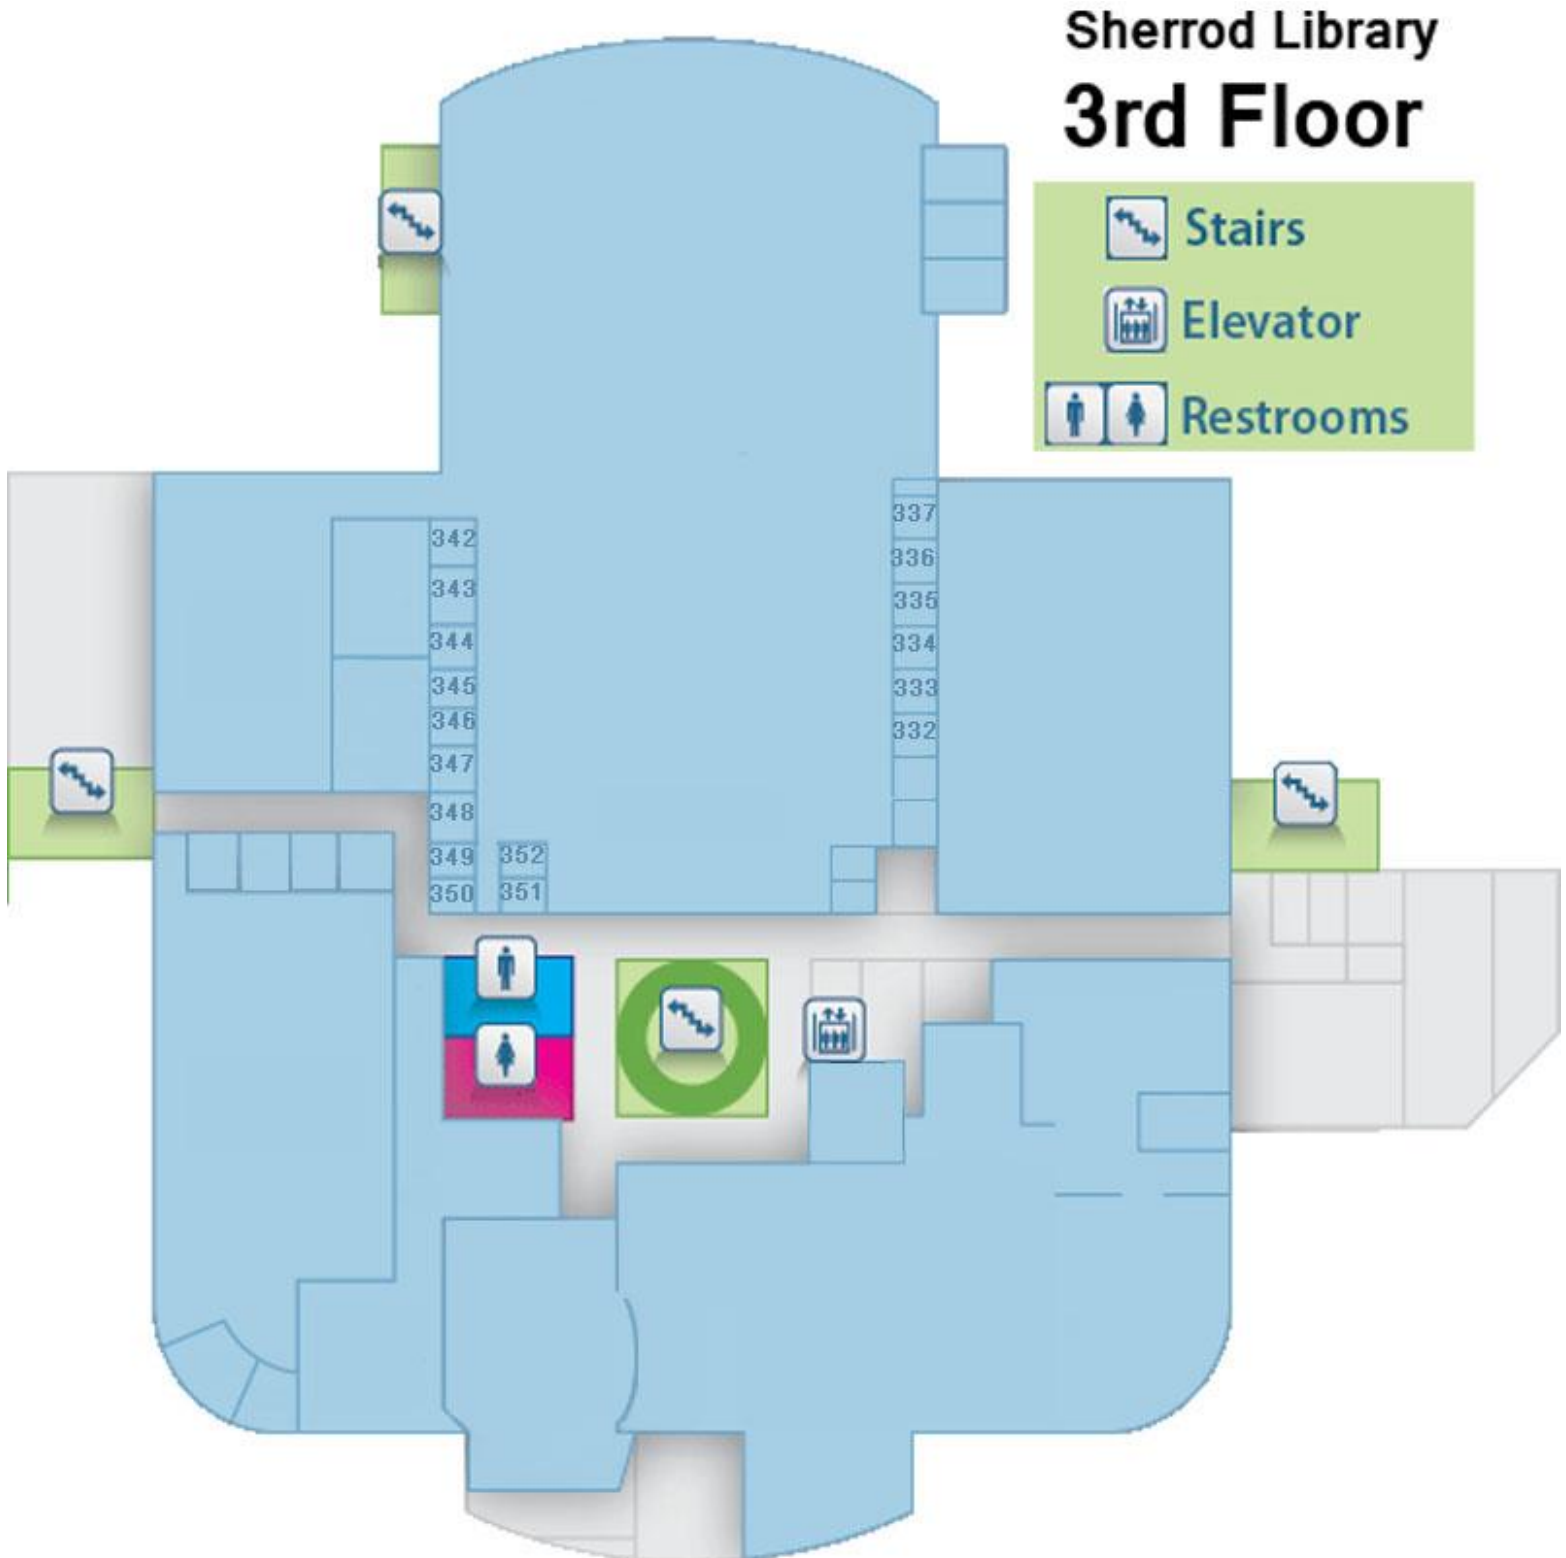

ASSIGNED STUDY ROOMS LOCATION

Rooms 332-337, 342-352 (3rd Floor)

Rooms 460,461,463-465,470-481 (4th Floor)

Sherrod Library 4th Floor

Stairs

Elevator

Restrooms